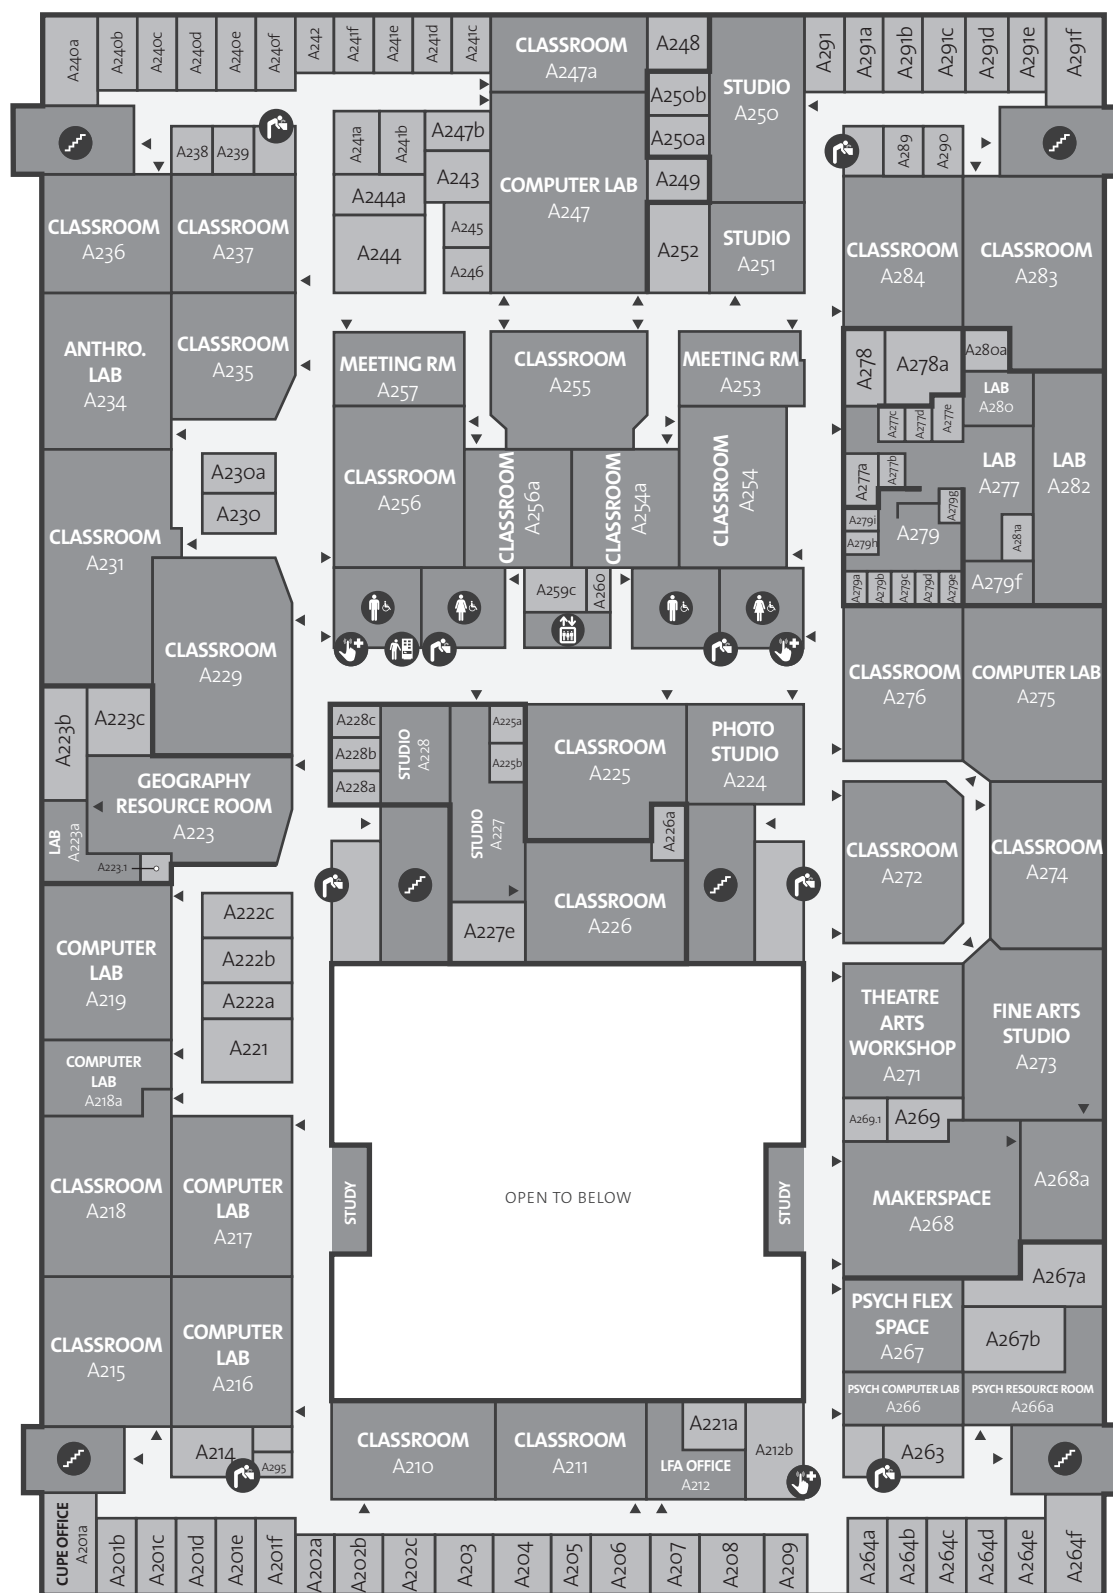

- Emergency Call Station 
- Emergency Exit 
- Elevator 
- Staircase 
- Accessible Entry 
- Washroom, All Gender 
- Washroom, Female 
- Washroom, Male 
- Bank Machine 
- Water Station 
- Vending Machine 
- Parking Paystation 

snəwəyət leləm.
THE COLLEGE OF HIGHER LEARNING.

Langara.
THE COLLEGE OF HIGHER LEARNING.

LEVEL 1 A Building

Cafeteria	A197
Campus Security/ First Aid	A142
Classrooms	A167 A191
Computer Lab	A110
Continuing Studies Registration	A161
Design Formation Studios	A101 A108 A109
Engagement Kiosk	A121f
Faculty Lounge	A194
Homestay Office	A117
Langara Global	A107
Lecture Theatres	A122a A122b A130 A136a A136b
The Hub (Office for Student Engagement)	A140
VOLT Volunteer Program	A140

snəwəyət leləm.

THE COLLEGE OF HIGHER LEARNING.

Langara.

THE COLLEGE OF HIGHER LEARNING.

LEVEL 2 A Building

Anthropology Lab	A234
Broadcast Studios	A227-A227C A228-A228C
Classrooms	A210 A211 A215 A218 A225 A226 A229 A231 A235 A236 A237 A247a A254 A255 A256 A272 A274 A276 A284
Computer Labs	A216 A217 A218a A219 A247 A275
CUPE Office	A201a
Faculty Offices	A201a-A201f A202a-A202c A203 A204 A205 A206 A207 A208 A209 A240a-A240f A241a-A241f A242 A244-A244a A247b A248 A249 A264a-A264f A291-A291f
Fine Arts Studios	A273
Geography Resource Room	A223
Langara Faculty Association	A212
Makerspace	A268
Meeting Rooms	A253 A257
Photography Studios	A224 A250 A251 A277-A277e A278-A278a A279-A279i A280 A281a A282
Psych Computer Lab Psych Resource Room Psych Flex Space	A266 A266a A267
Theatre Arts Workshop	A271