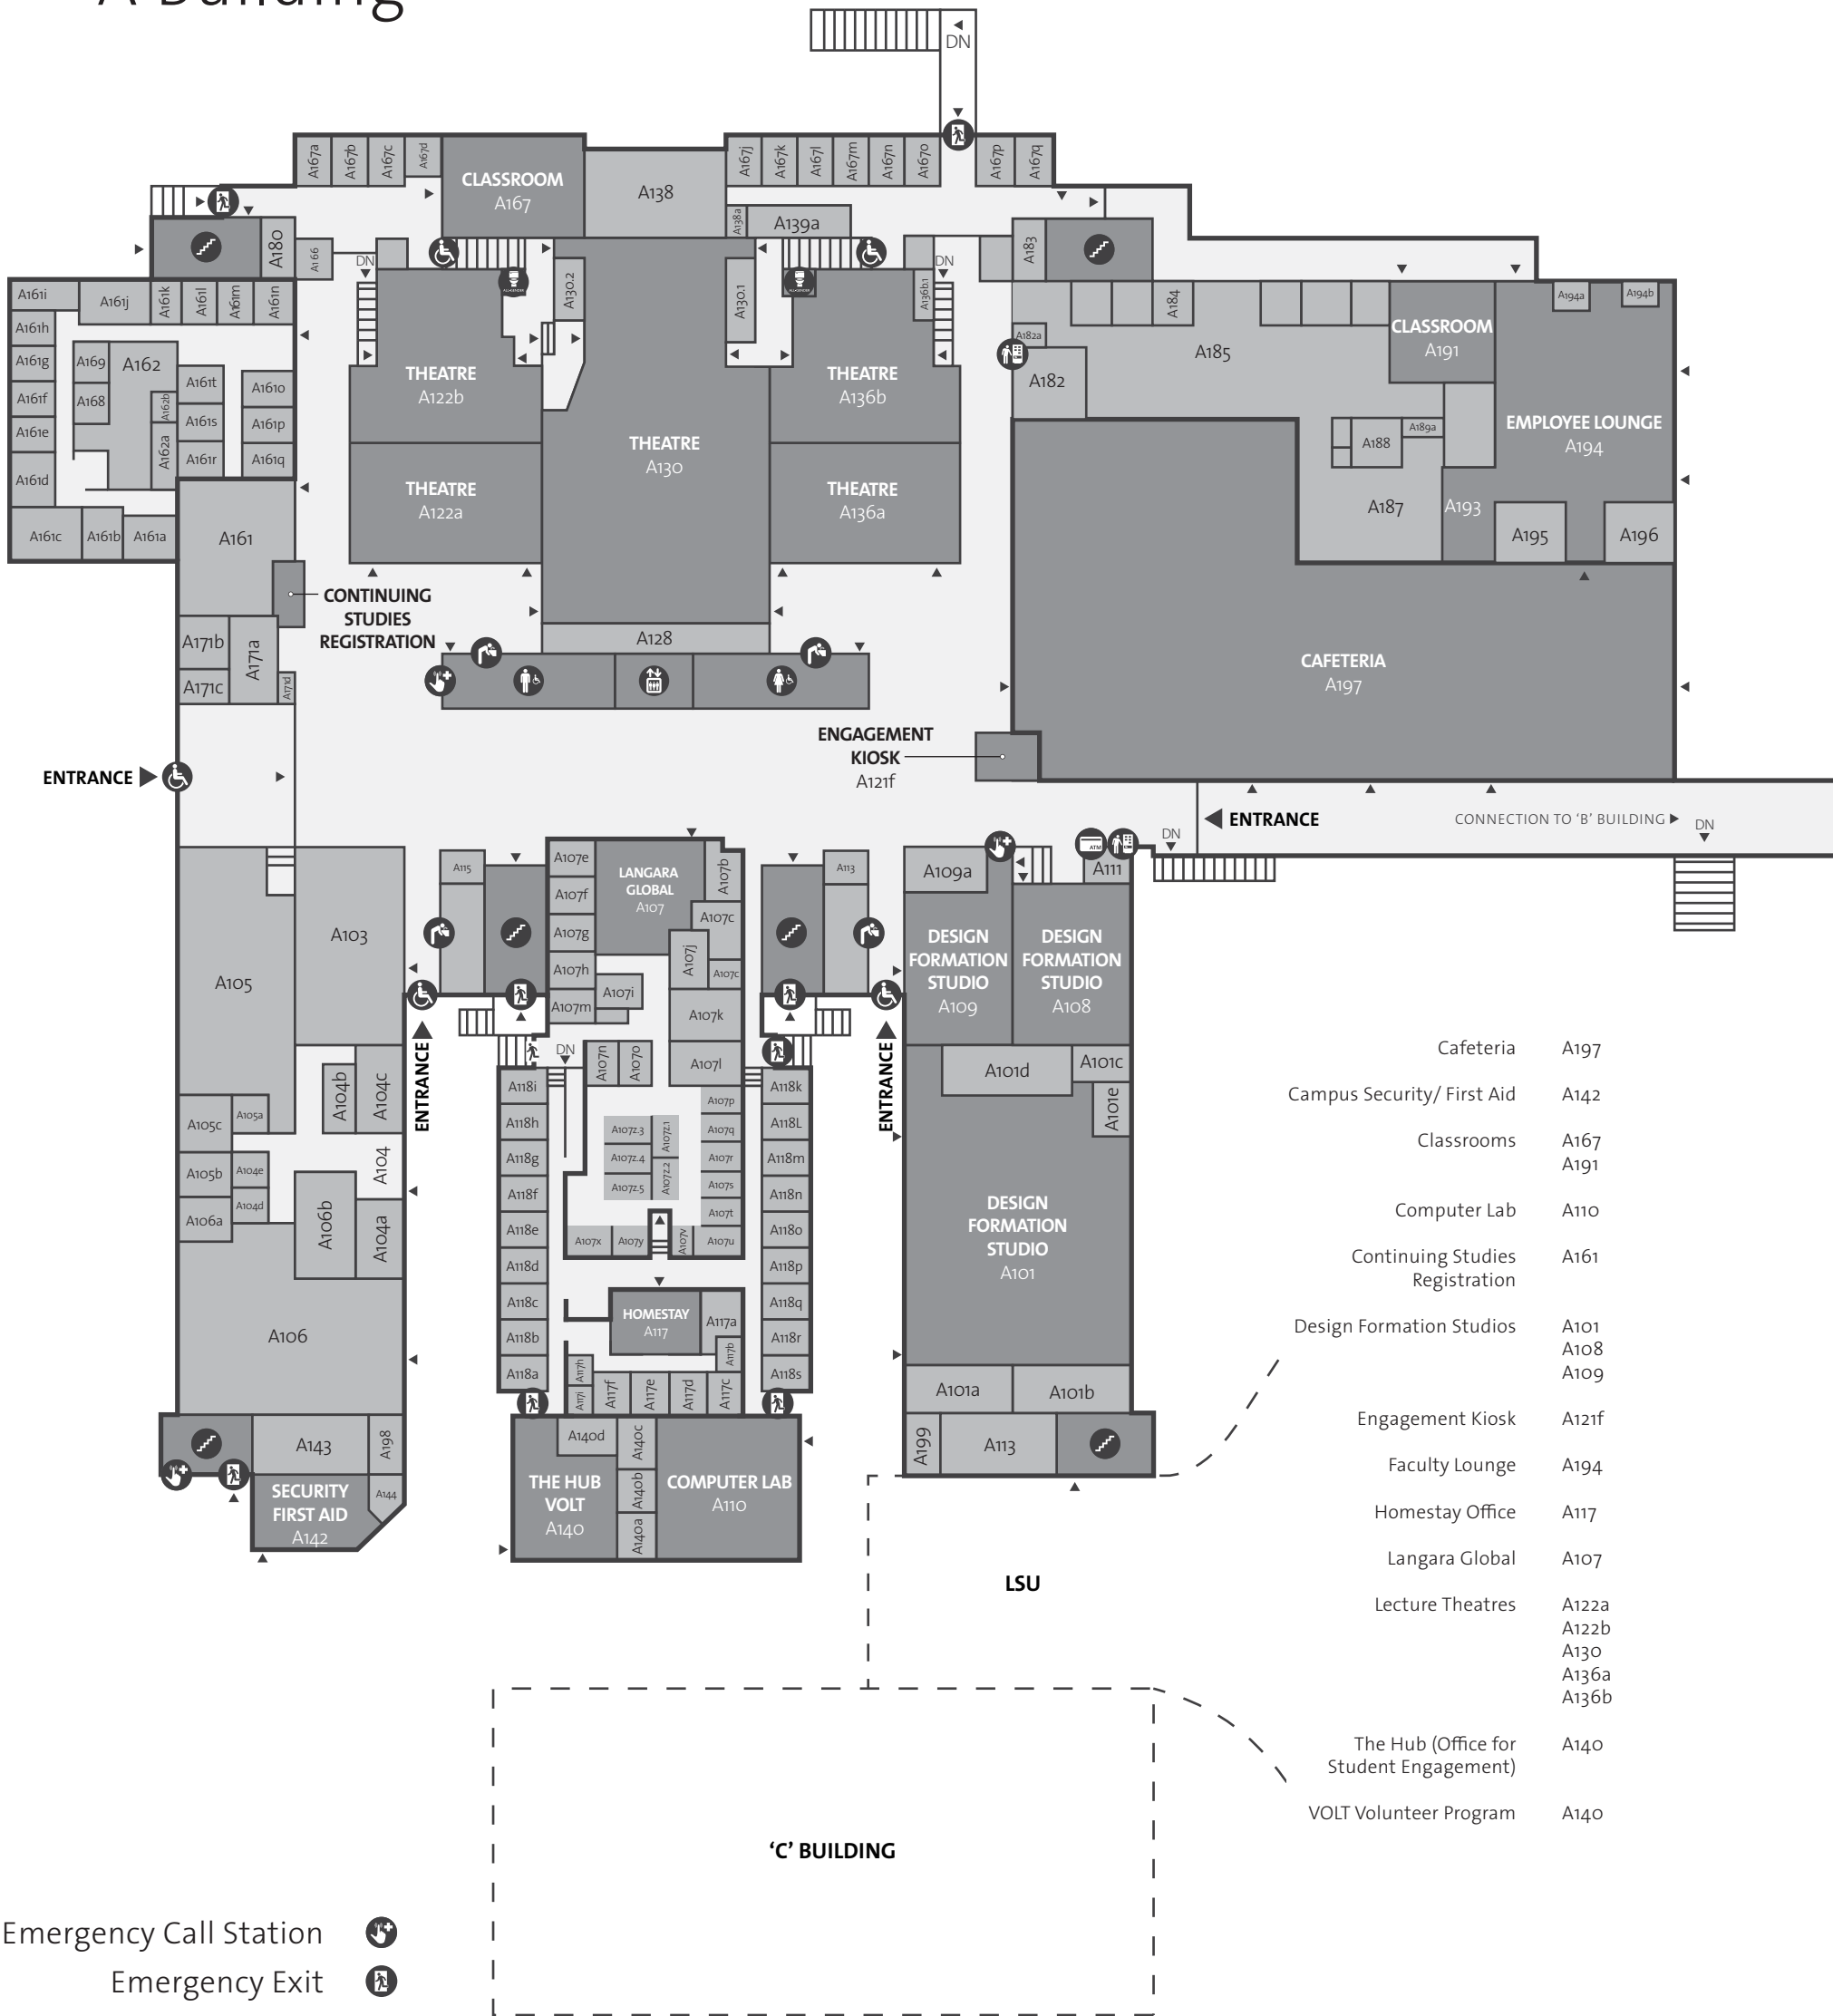

LEVEL 0 A Building

- Film Arts A077
- Fine Arts Studios A003, A004, A006, A007, A011, A044, A045, A046, A049, A054
- Locker Room A068
- Shipping & Receiving A039
- Studio 58 Theatre A058
- Theatre Arts Classrooms A010, A025
- Theatre Arts Multipurpose Room A063
- Theatre Arts Workshop A015

- Emergency Call Station 
- Emergency Exit 
- Elevator 
- Staircase 
- Accessible Entry 
- Washroom, All Gender 
- Washroom, Female 
- Washroom, Male 
- Bank Machine 
- Water Station 
- Vending Machine 
- Parking Paystation 

snəwəyət leləm.
THE COLLEGE OF HIGHER LEARNING.

Langara.
THE COLLEGE OF HIGHER LEARNING.

LEVEL 1 A Building

Cafeteria	A197
Campus Security/ First Aid	A142
Classrooms	A167 A191
Computer Lab	A110
Continuing Studies Registration	A161
Design Formation Studios	A101 A108 A109
Engagement Kiosk	A121f
Faculty Lounge	A194
Homestay Office	A117
Langara Global	A107
Lecture Theatres	A122a A122b A130 A136a A136b
The Hub (Office for Student Engagement)	A140
VOLT Volunteer Program	A140