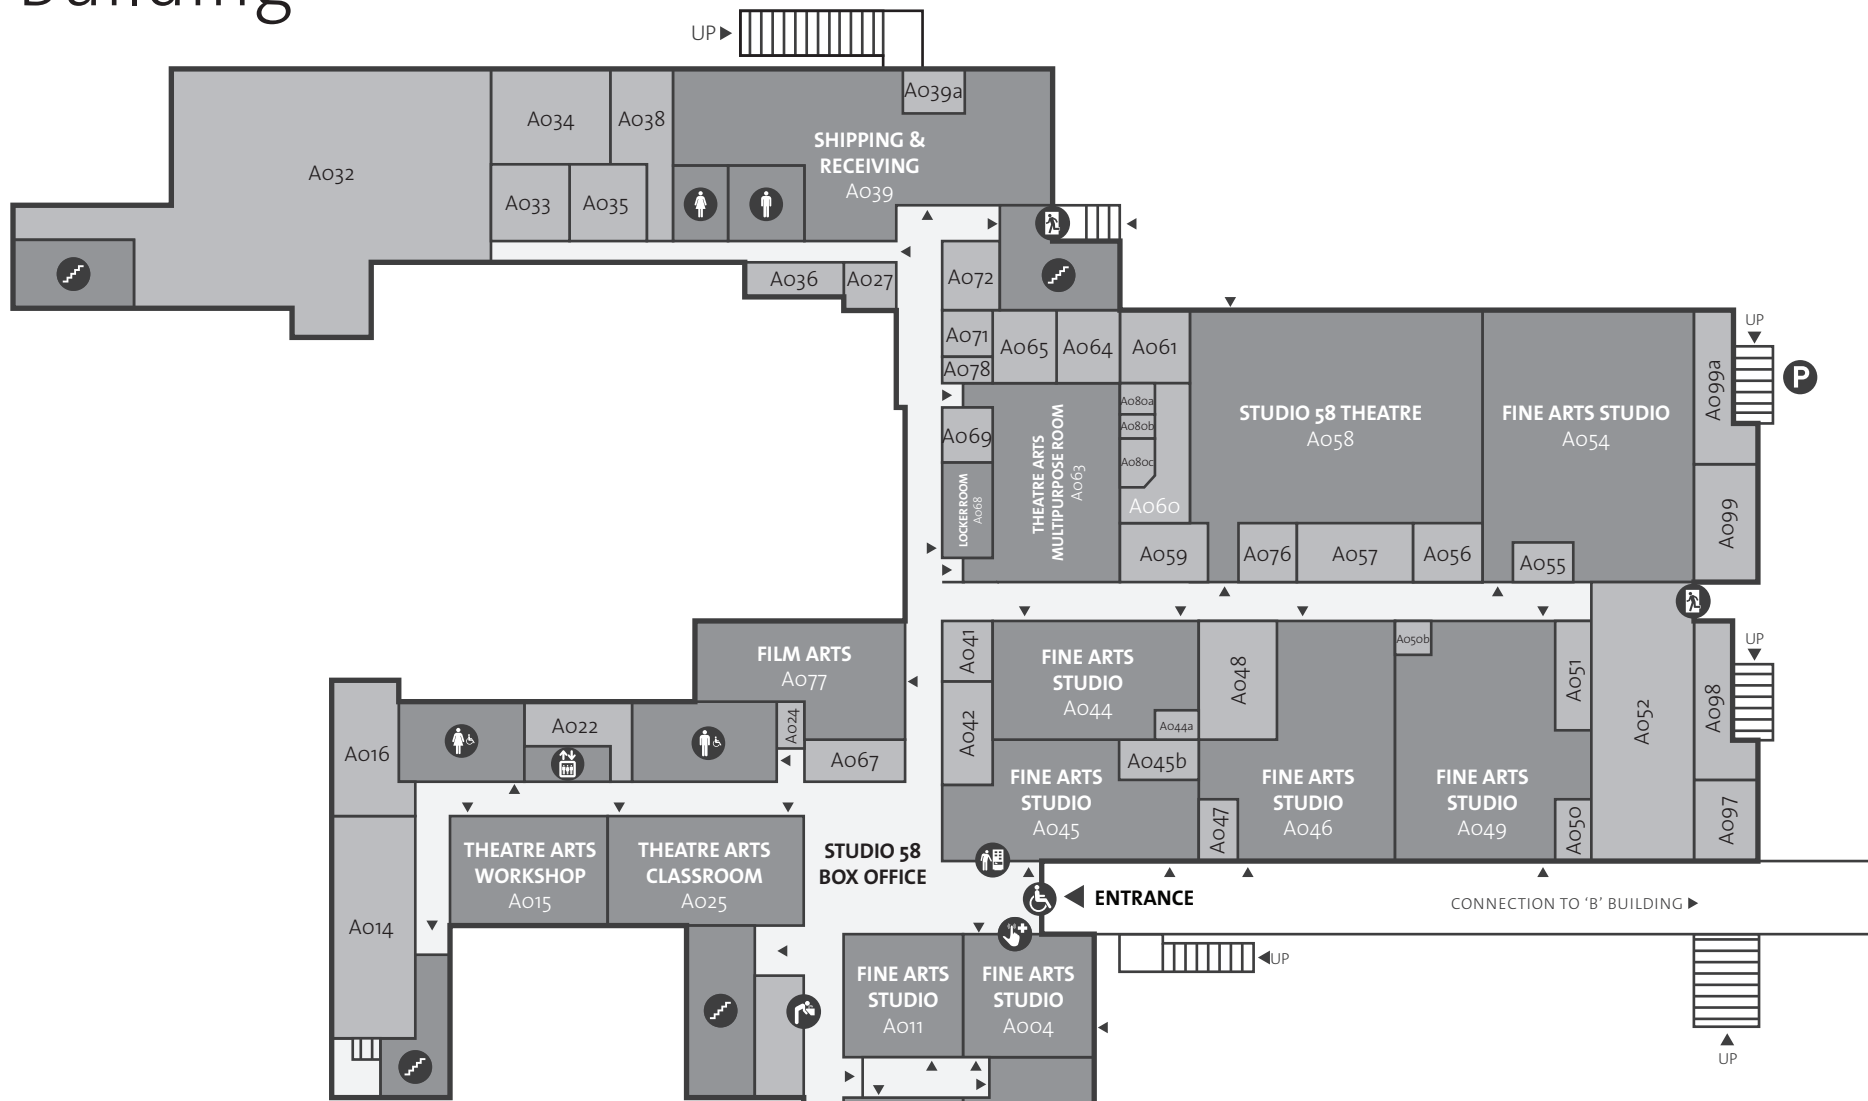

LEVEL 0 A Building

- Film Arts A077
- Fine Arts Studios A003, A004, A006, A007, A011, A044, A045, A046, A049, A054
- Locker Room A068
- Shipping & Receiving A039
- Studio 58 Theatre A058
- Theatre Arts Classrooms A010, A025
- Theatre Arts Multipurpose Room A063
- Theatre Arts Workshop A015

- Emergency Call Station
- Emergency Exit
- Elevator
- Staircase
- Accessible Entry
- Washroom, All Gender
- Washroom, Female
- Washroom, Male
- Bank Machine
- Water Station
- Vending Machine
- Parking Paystation

snəwəyət leləm.
THE COLLEGE OF HIGHER LEARNING.

Langara.
THE COLLEGE OF HIGHER LEARNING.

LEVEL 1 A Building

Cafeteria	A197
Campus Security/ First Aid	A142
Classrooms	A167 A191
Computer Lab	A110
Continuing Studies Registration	A161
Design Formation Studios	A101 A108 A109
Engagement Kiosk	A121f
Faculty Lounge	A194
Homestay Office	A117
Langara Global	A107
Lecture Theatres	A122a A122b A130 A136a A136b
The Hub (Office for Student Engagement)	A140
VOLT Volunteer Program	A140

CONNECTION TO 'C' BUILDING

LSU

- Emergency Call Station
- Emergency Exit
- Elevator
- Staircase
- Accessible Entry
- Washroom, All Gender
- Washroom, Female
- Washroom, Male
- Bank Machine
- Water Station
- Vending Machine
- Parking Paystation