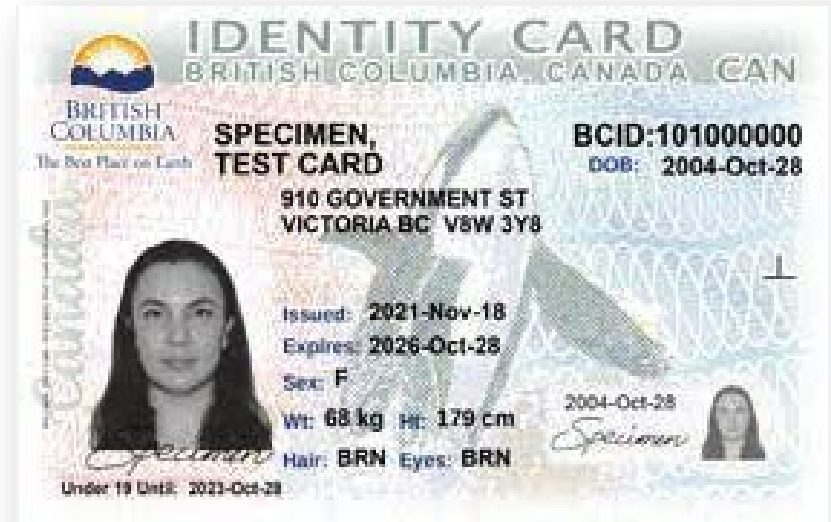

BC Identity Card (BCID)

- Official government photo identification card
- More information at [ICBC.com](https://www.icbc.com)
- Fee: $35