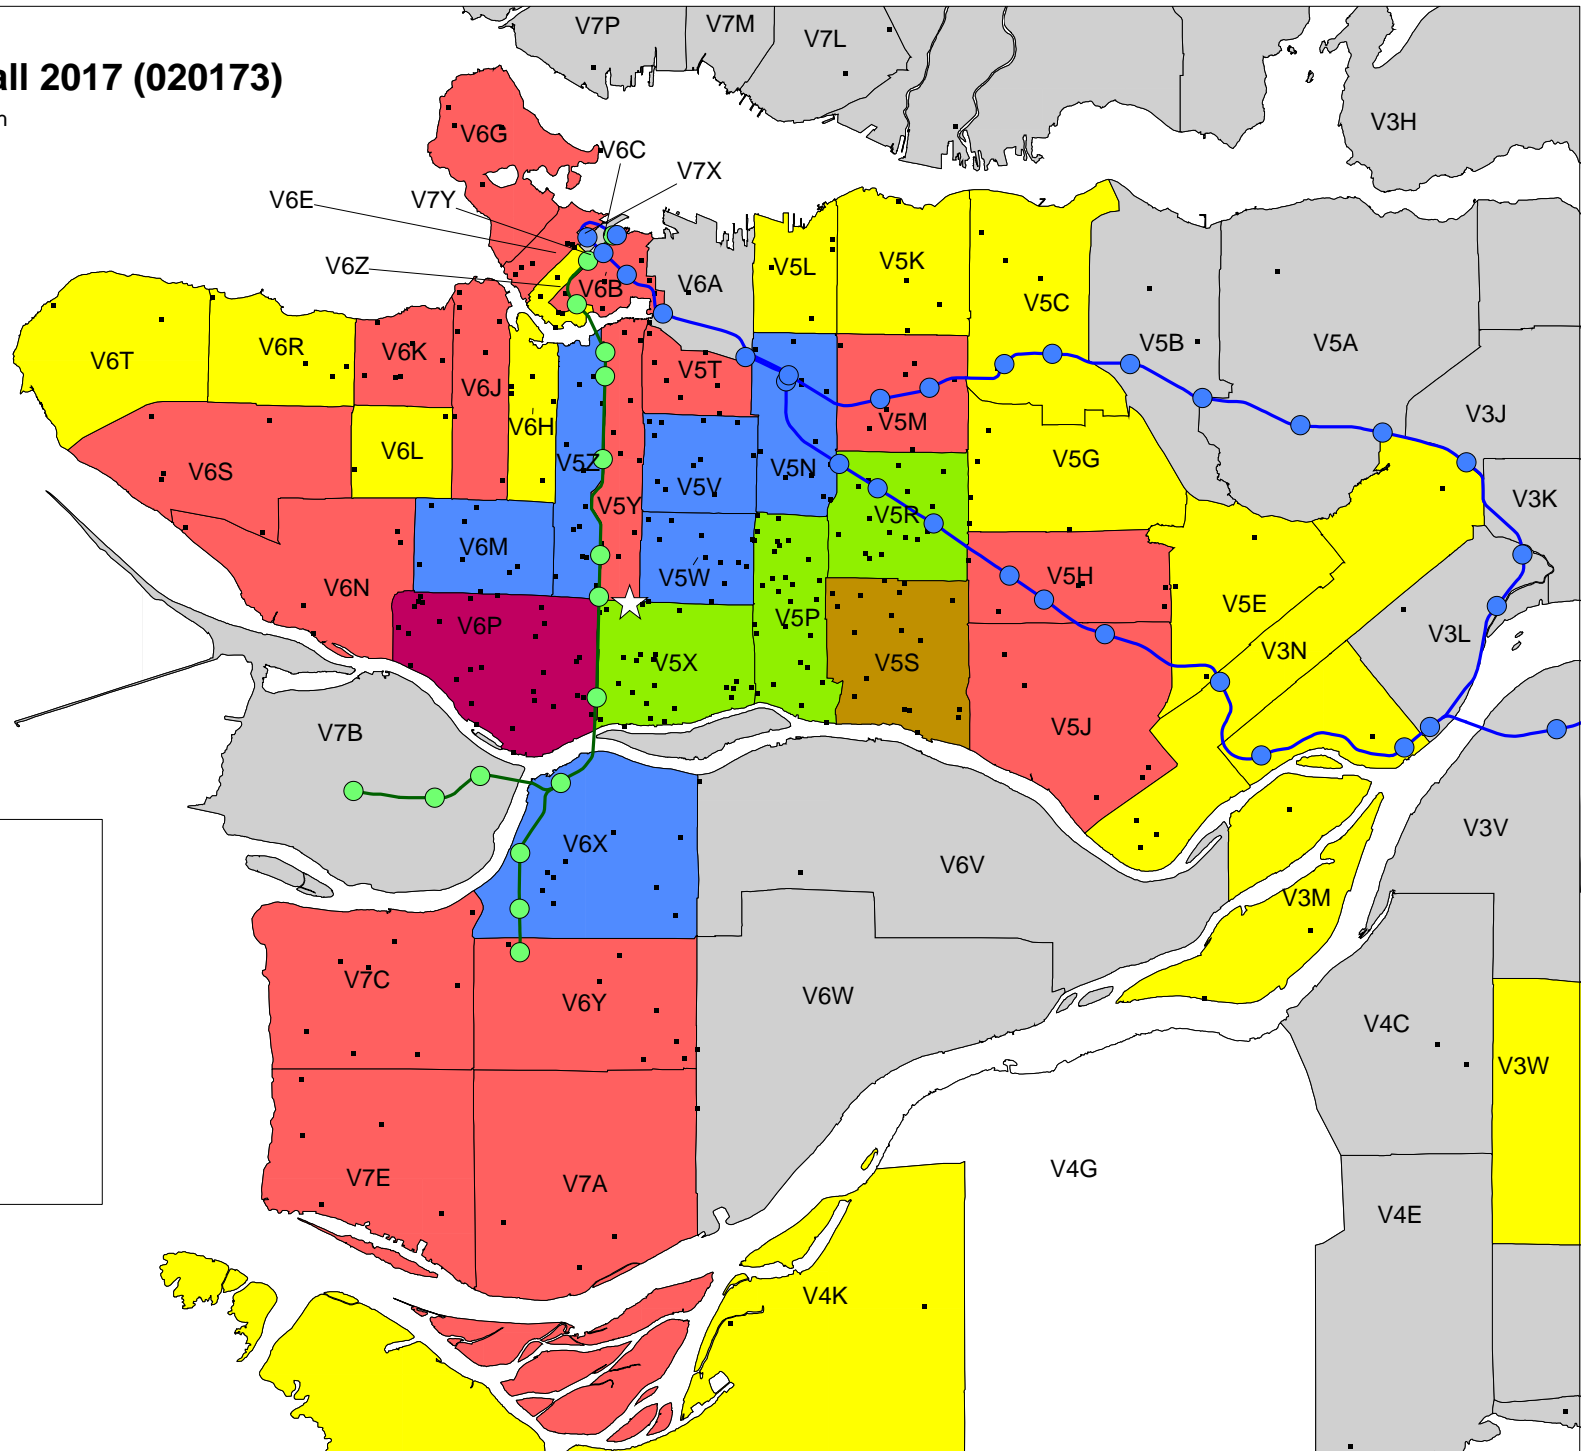

# CS Enrolments: Fall 2017 (020173)

Produced by Institutional Research  
January 2018

 1 Dot = 10  
**# of Students by FSA**  
 250 to 501 (1)  
 200 to 249 (3)  
 150 to 199 (1)  
 100 to 149 (6)  
 50 to 99 (15)  
 25 to 49 (15)  
 1 to 24 (48)