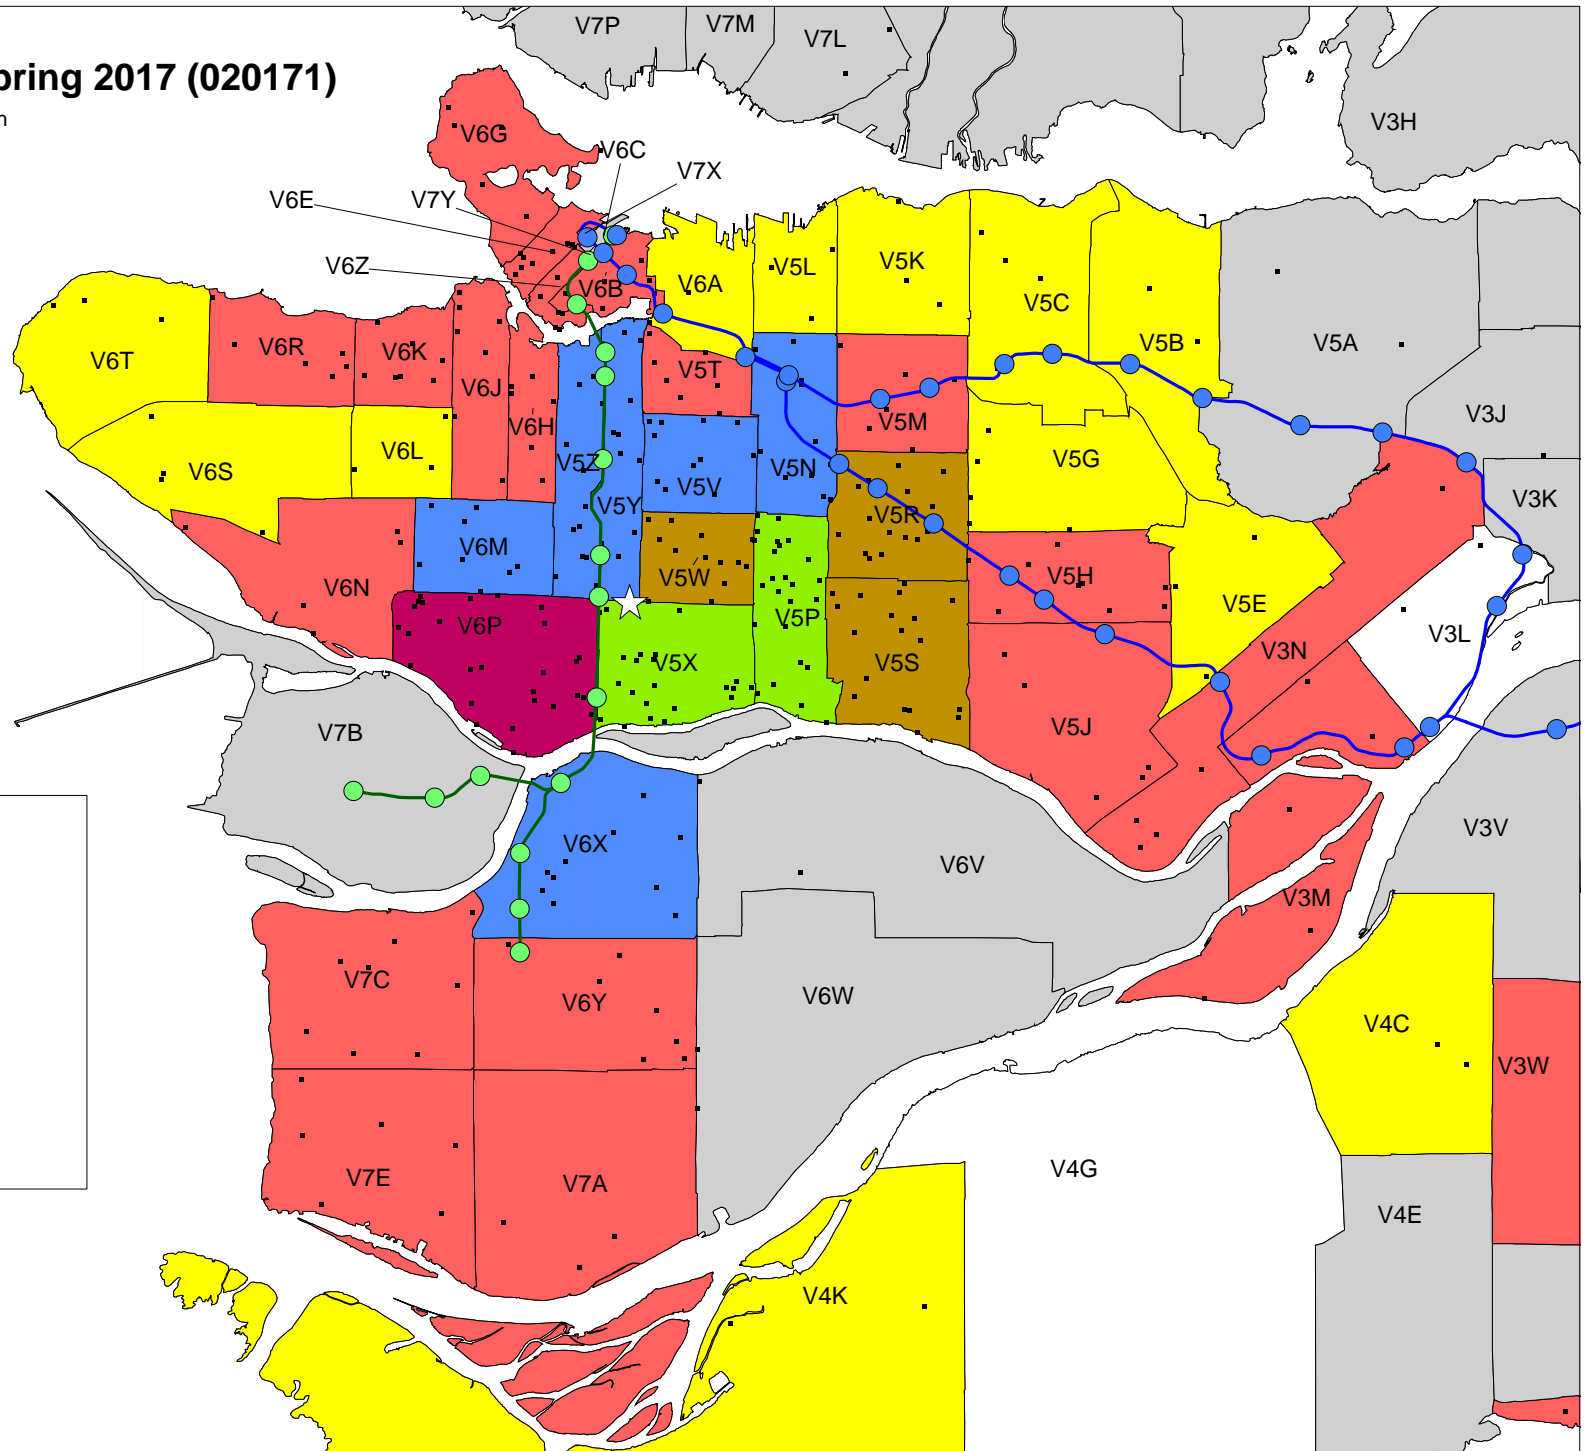

CS Enrolments: Spring 2017 (020171)

Produced by Institutional Research
May 2017

 1 Dot = 10
of Students by FSA
 250 to 501 (1)
 200 to 249 (2)
 150 to 199 (3)
 100 to 149 (6)
 50 to 99 (21)
 25 to 49 (13)
 1 to 24 (43)