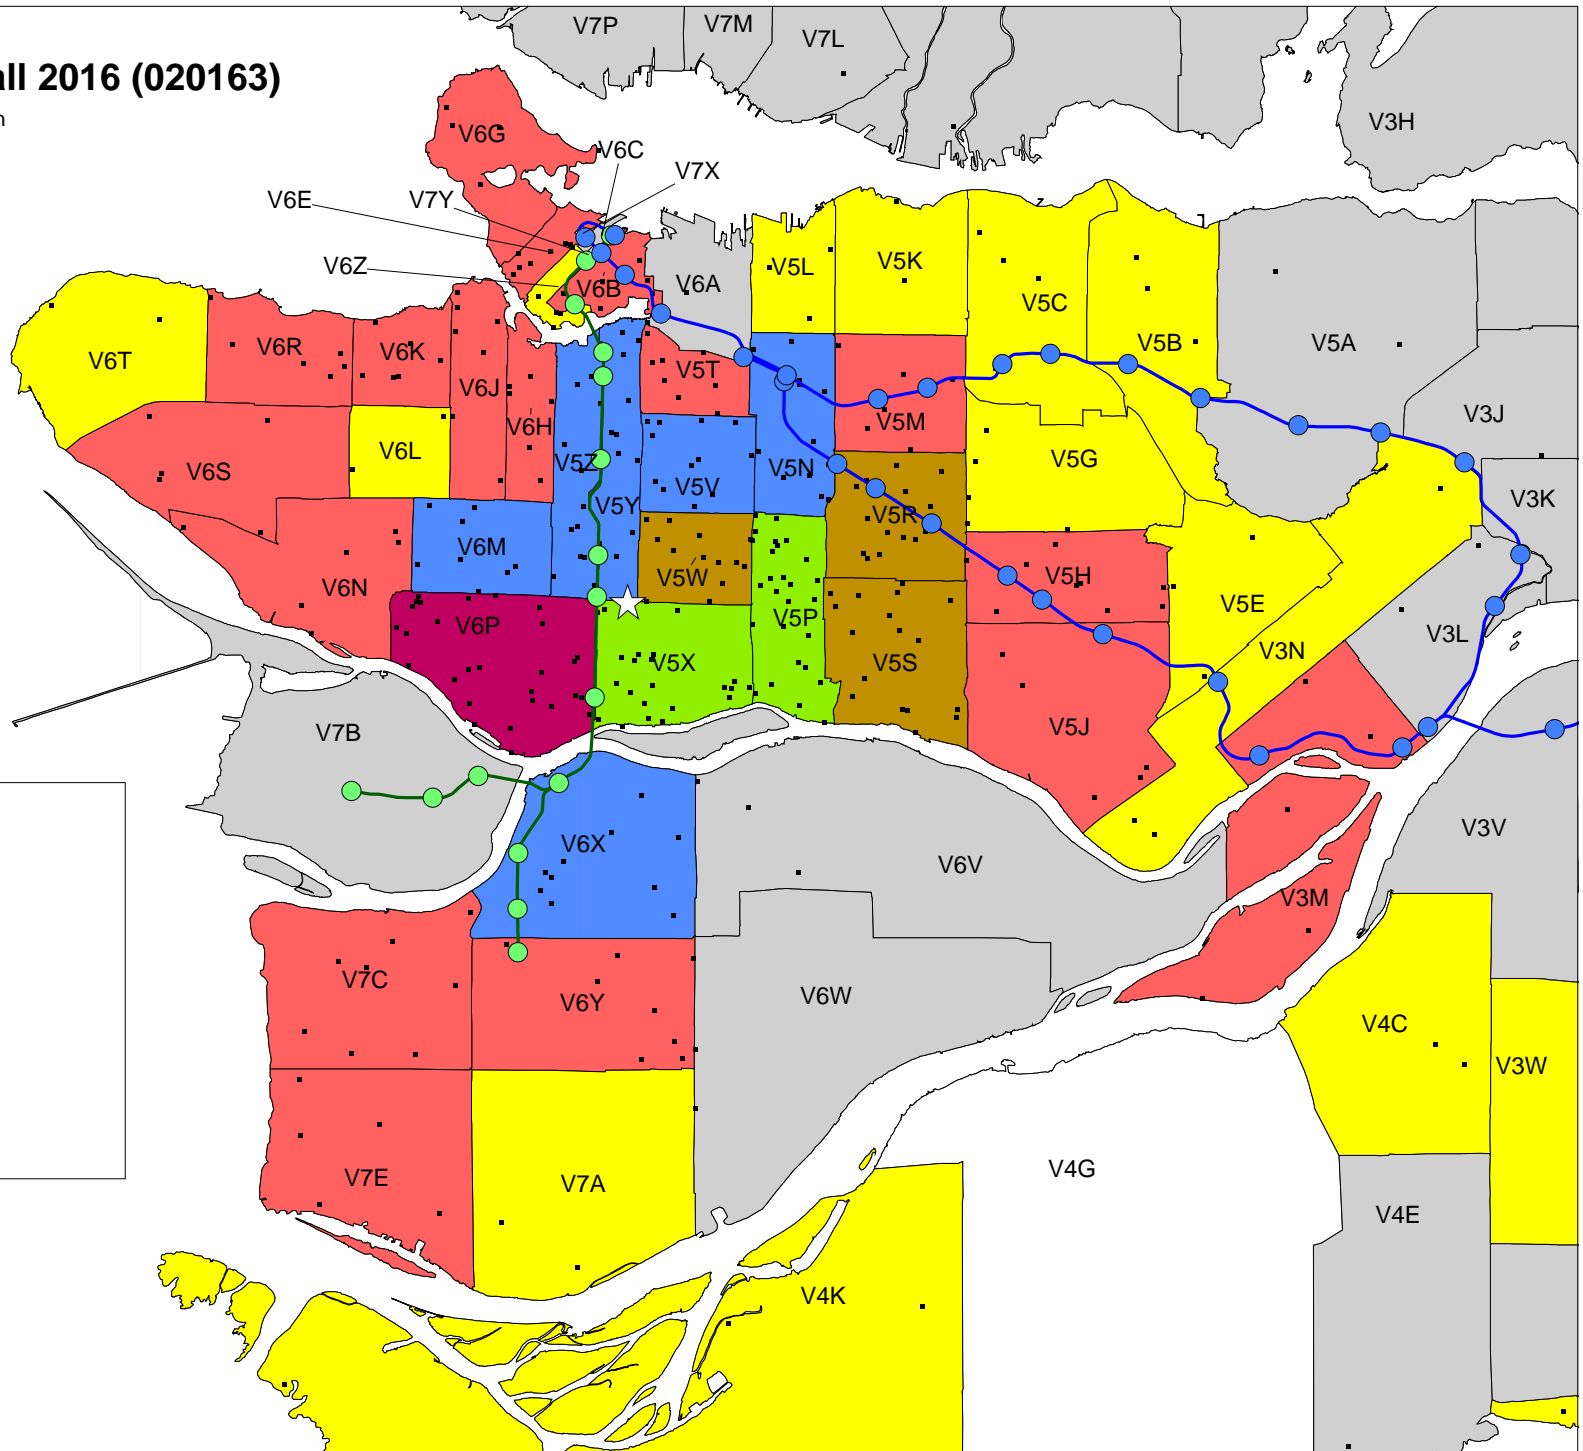

CS Enrolments: Fall 2016 (020163)

Produced by Institutional Research
January 2017

1 Dot = 10

of Students by FSA

	250 to 501	(1)
	200 to 249	(2)
	150 to 199	(3)
	100 to 149	(6)
	50 to 99	(17)
	25 to 49	(16)
	1 to 24	(45)