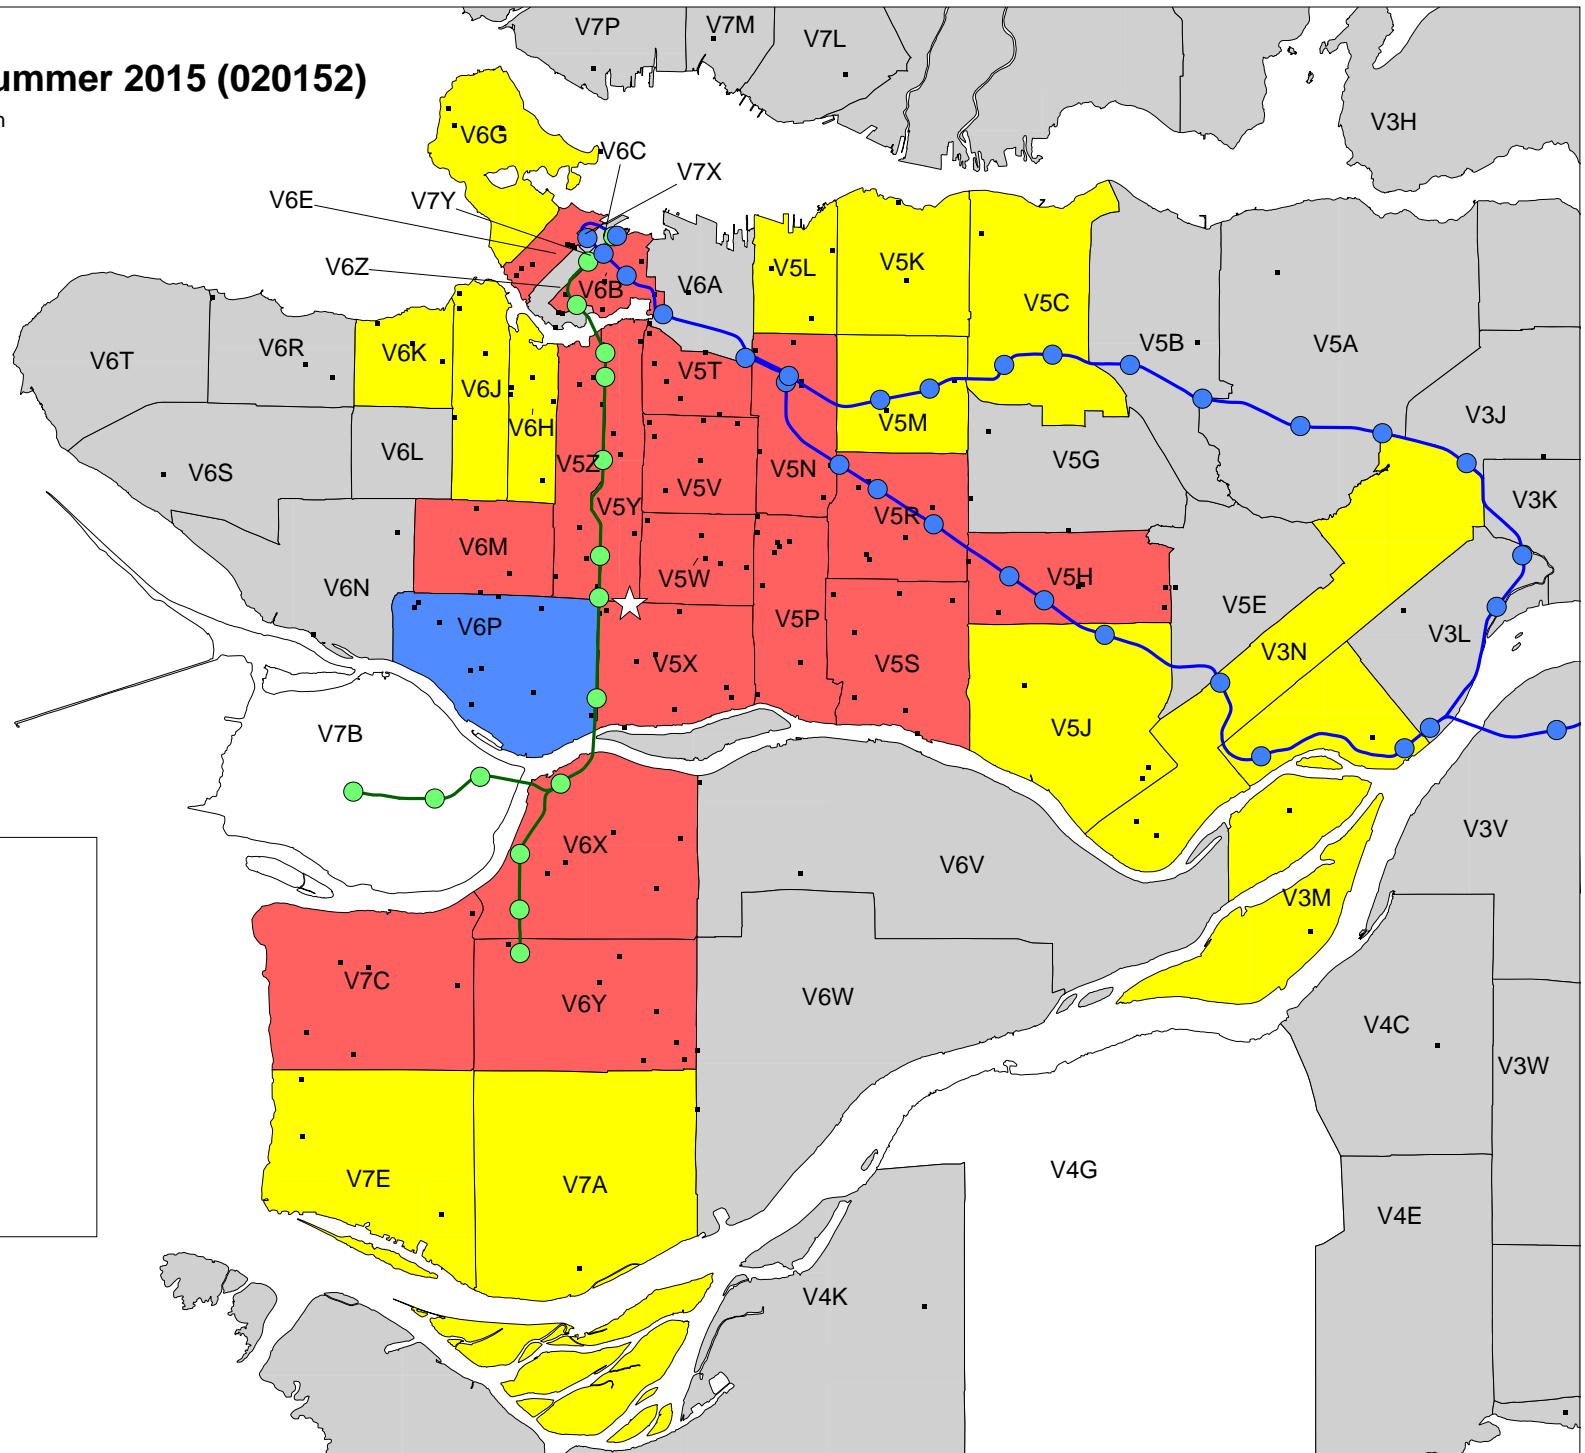

# CS Enrolments: Summer 2015 (020152)

Produced by Institutional Research  
September 2015

 1 Dot = 10  
**# of Students by FSA**  
 250 to 501 (0)  
 200 to 249 (0)  
 150 to 199 (0)  
 100 to 149 (1)  
 50 to 99 (17)  
 25 to 49 (13)  
 1 to 24 (58)  
 0 to 0 (4)