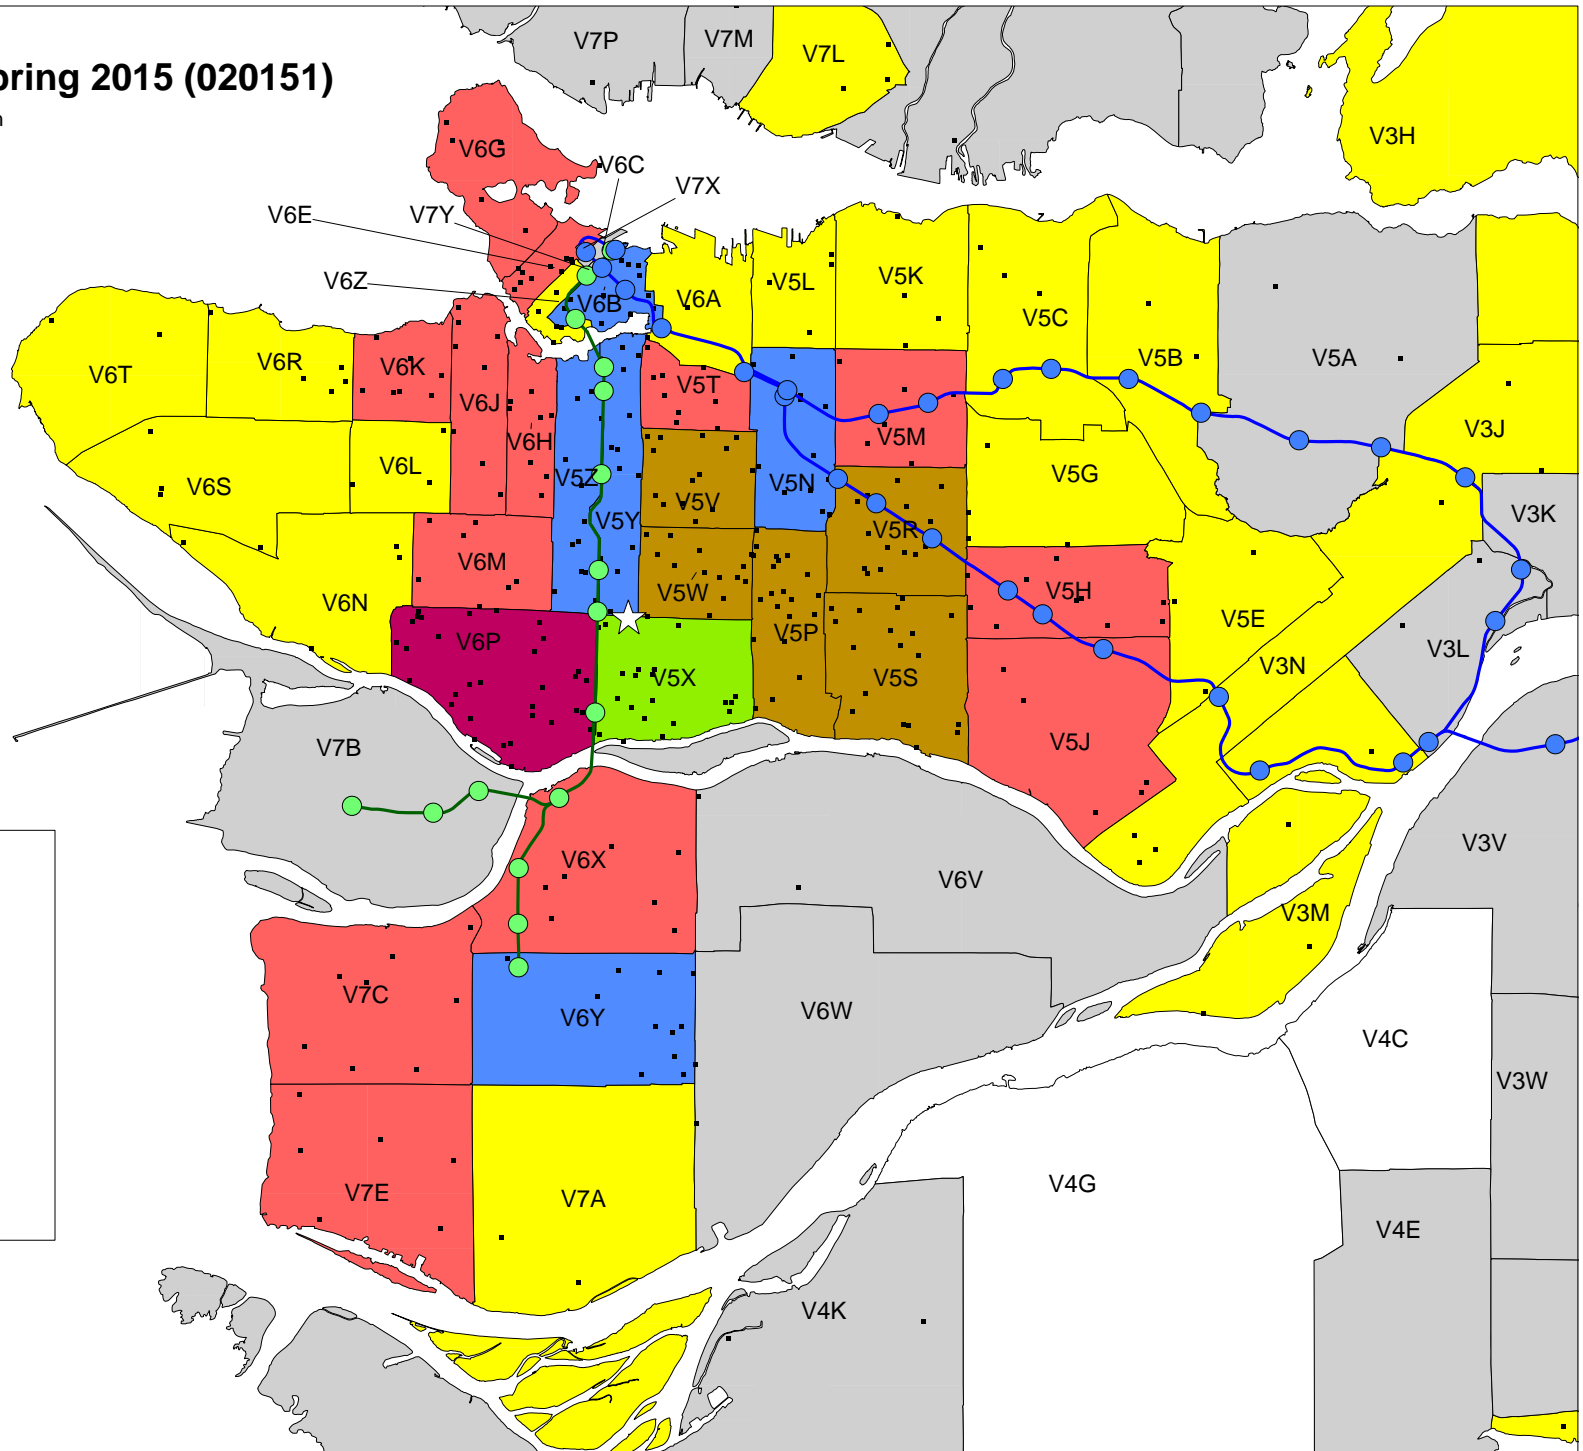

CS Enrolments: Spring 2015 (020151)

Produced by Institutional Research
May 2015

	1 Dot = 10
# of Students by FSA	
	250 to 501 (1)
	200 to 249 (1)
	150 to 199 (5)
	100 to 149 (5)
	50 to 99 (12)
	25 to 49 (22)
	1 to 24 (43)
	0 to 0 (4)