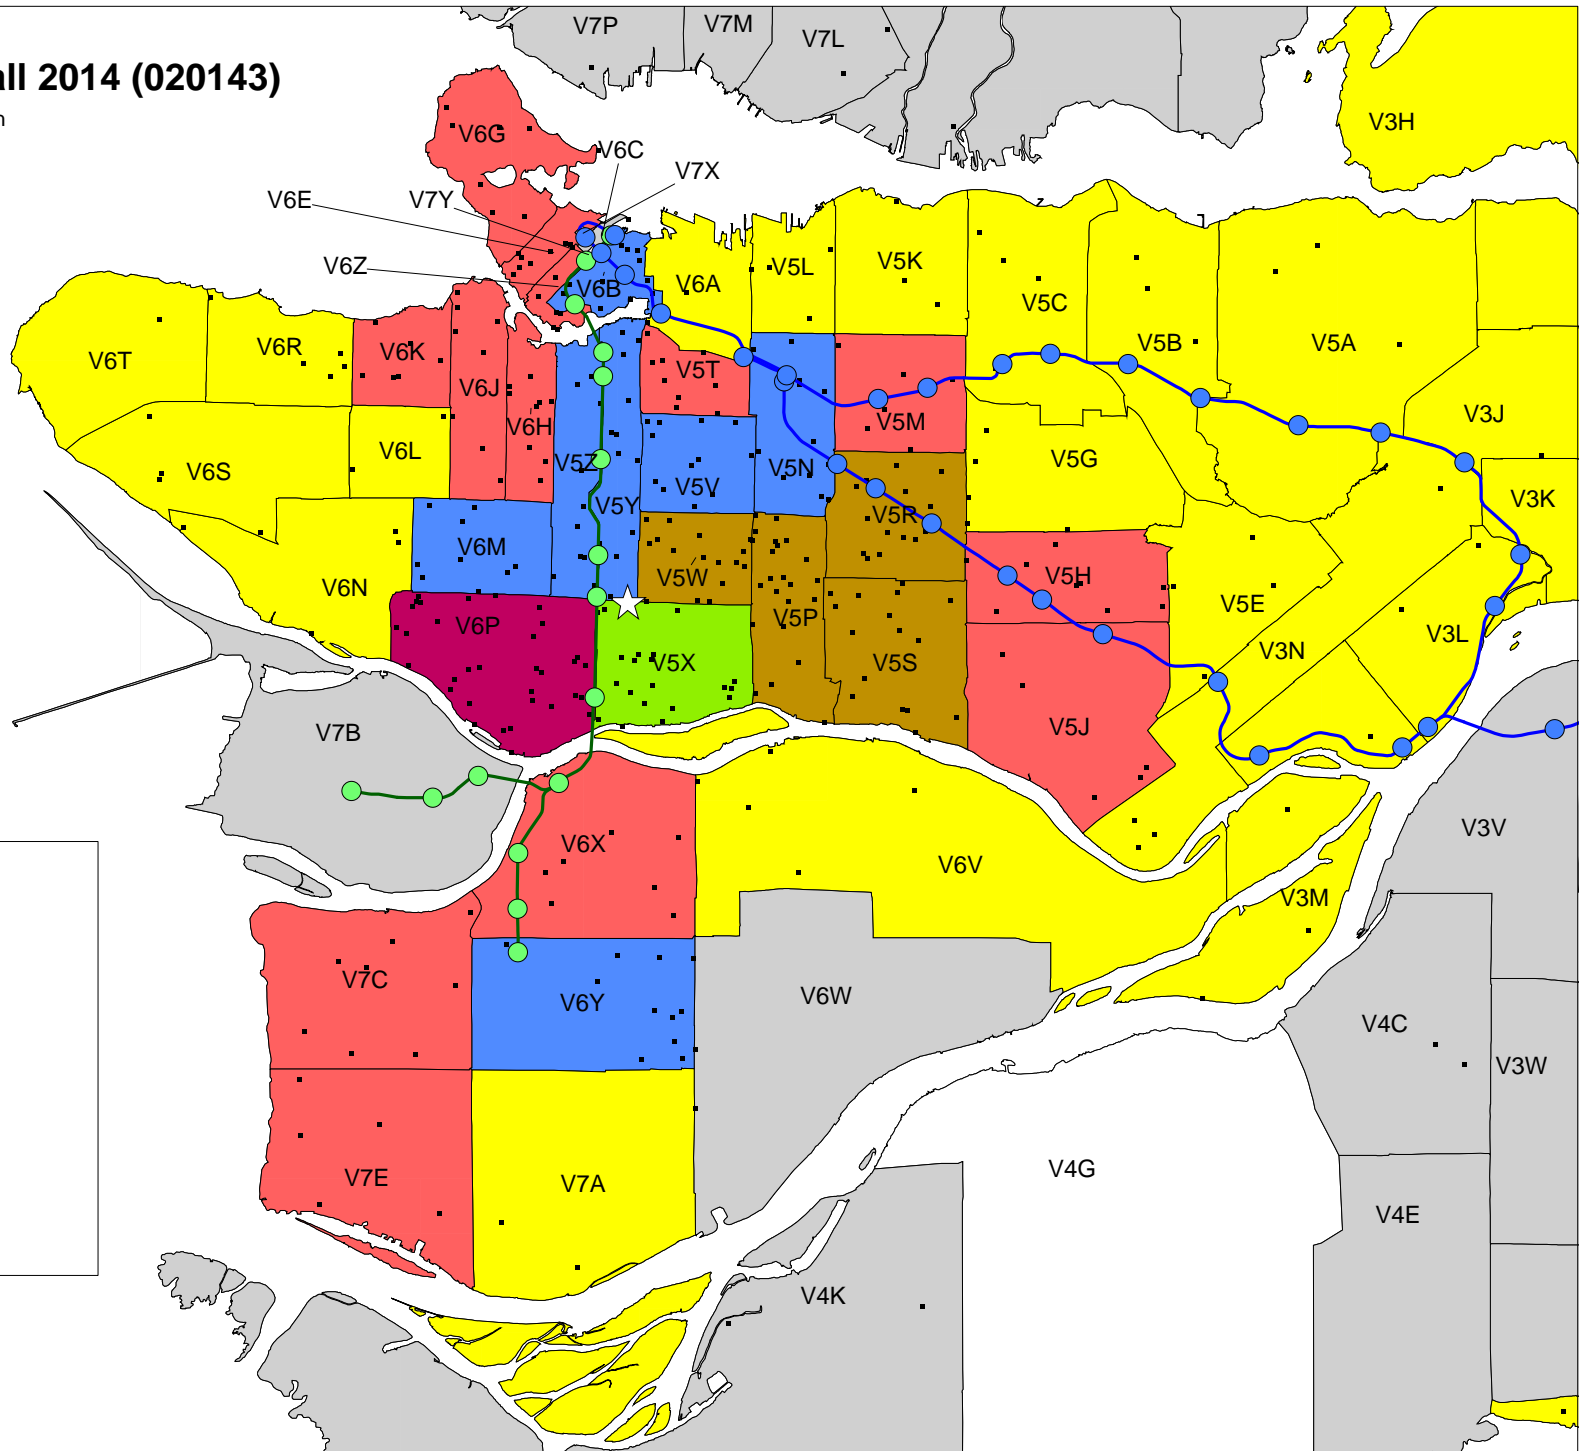

CS Enrolments: Fall 2014 (020143)

Produced by Institutional Research
January 2015

1 Dot = 10
of Students by FSA
 250 to 501 (1)
 200 to 249 (1)
 150 to 199 (4)
 100 to 149 (7)
 50 to 99 (13)
 25 to 49 (21)
 1 to 24 (39)
 0 to 0 (5)