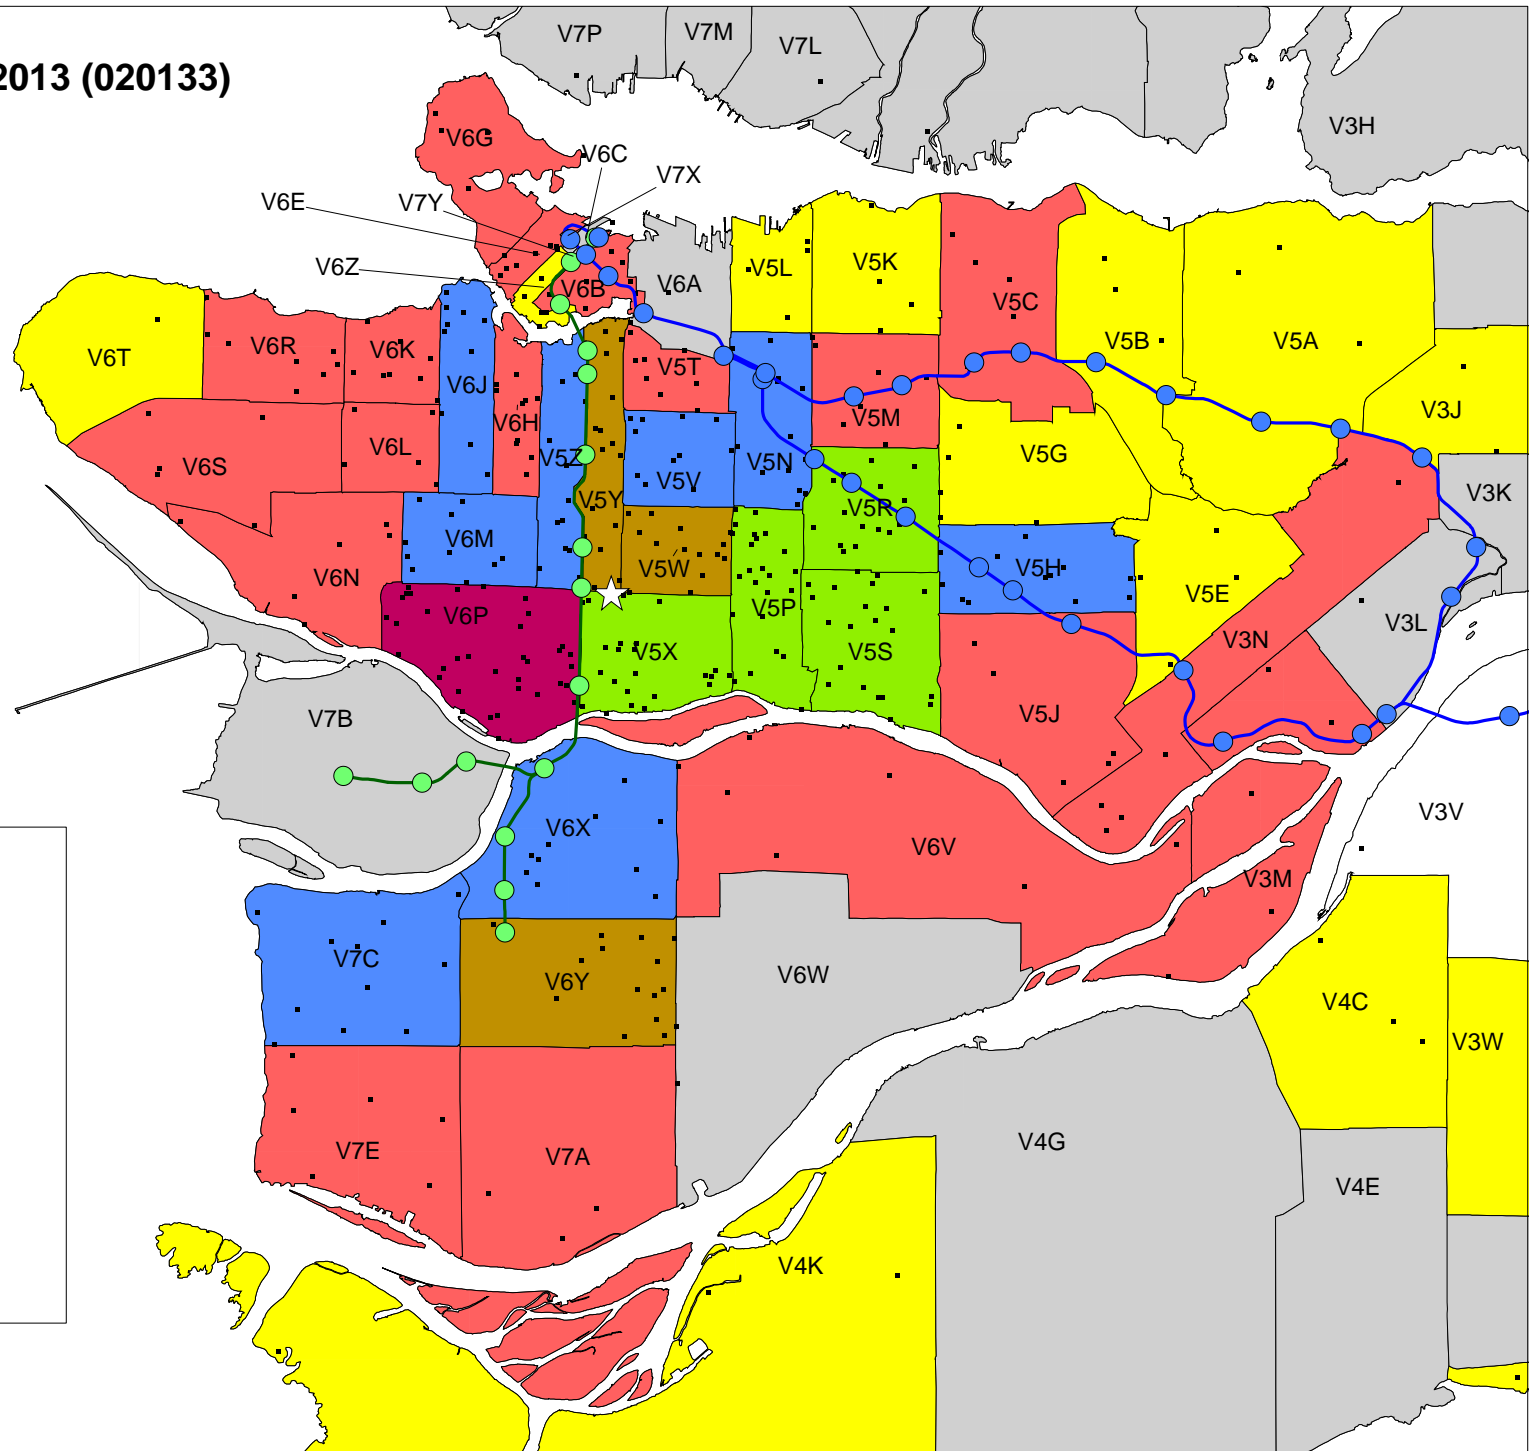

CS Enrolments: Fall 2013 (020133)

Produced by Institutional Research
January 2014

1 Dot = 10

of Students by FSA

250 to 501	(1)
200 to 249	(4)
150 to 199	(3)
100 to 149	(8)
50 to 99	(18)
25 to 49	(19)
1 to 24	(37)
0 to 0	(3)