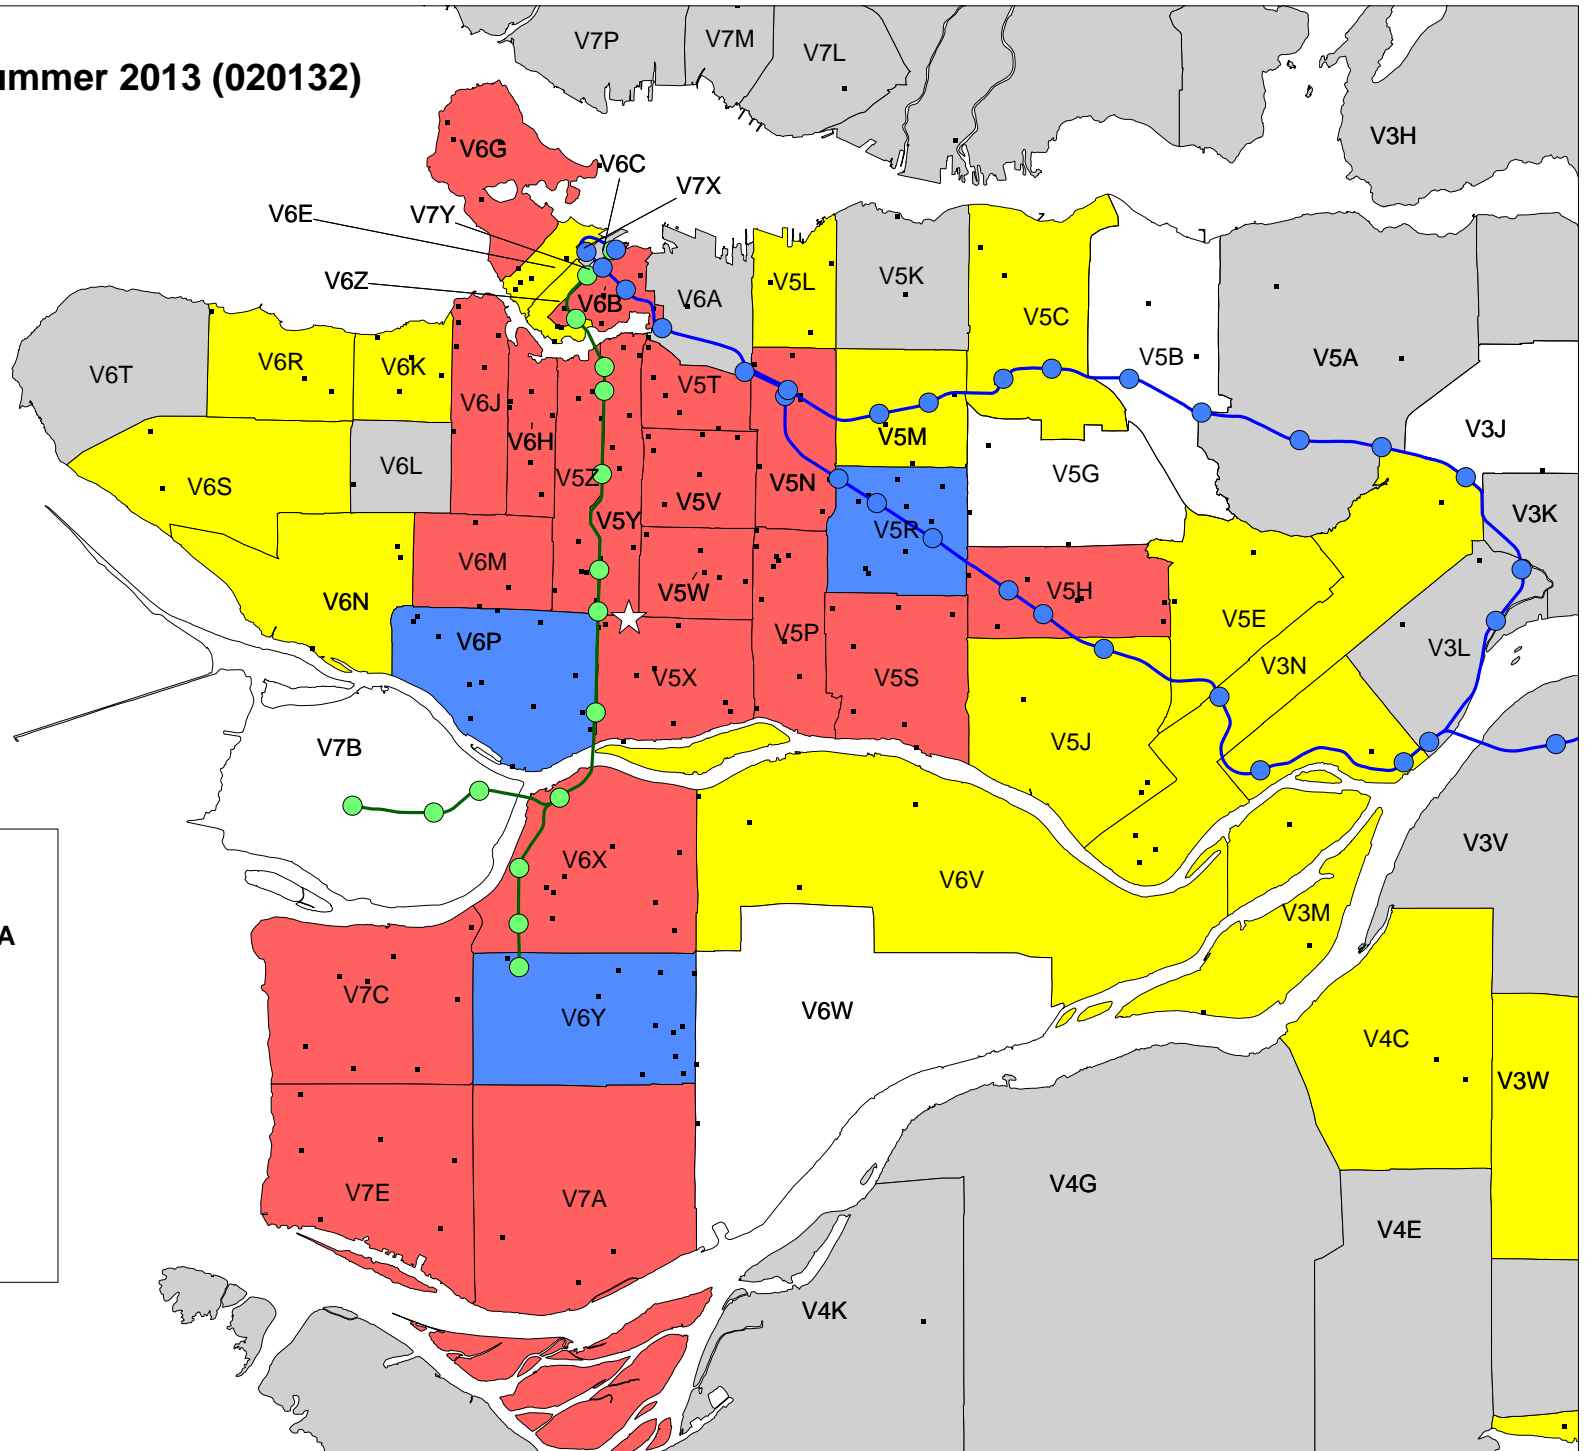

# CS Enrolments: Summer 2013 (020132)

Produced by Institutional Research  
September 2013

 1 Dot = 10  
**# of Students by FSA**  
 250 to 501 (0)  
 200 to 249 (0)  
 150 to 199 (0)  
 100 to 149 (3)  
 50 to 99 (19)  
 25 to 49 (19)  
 1 to 24 (45)  
 0 to 0 (4)