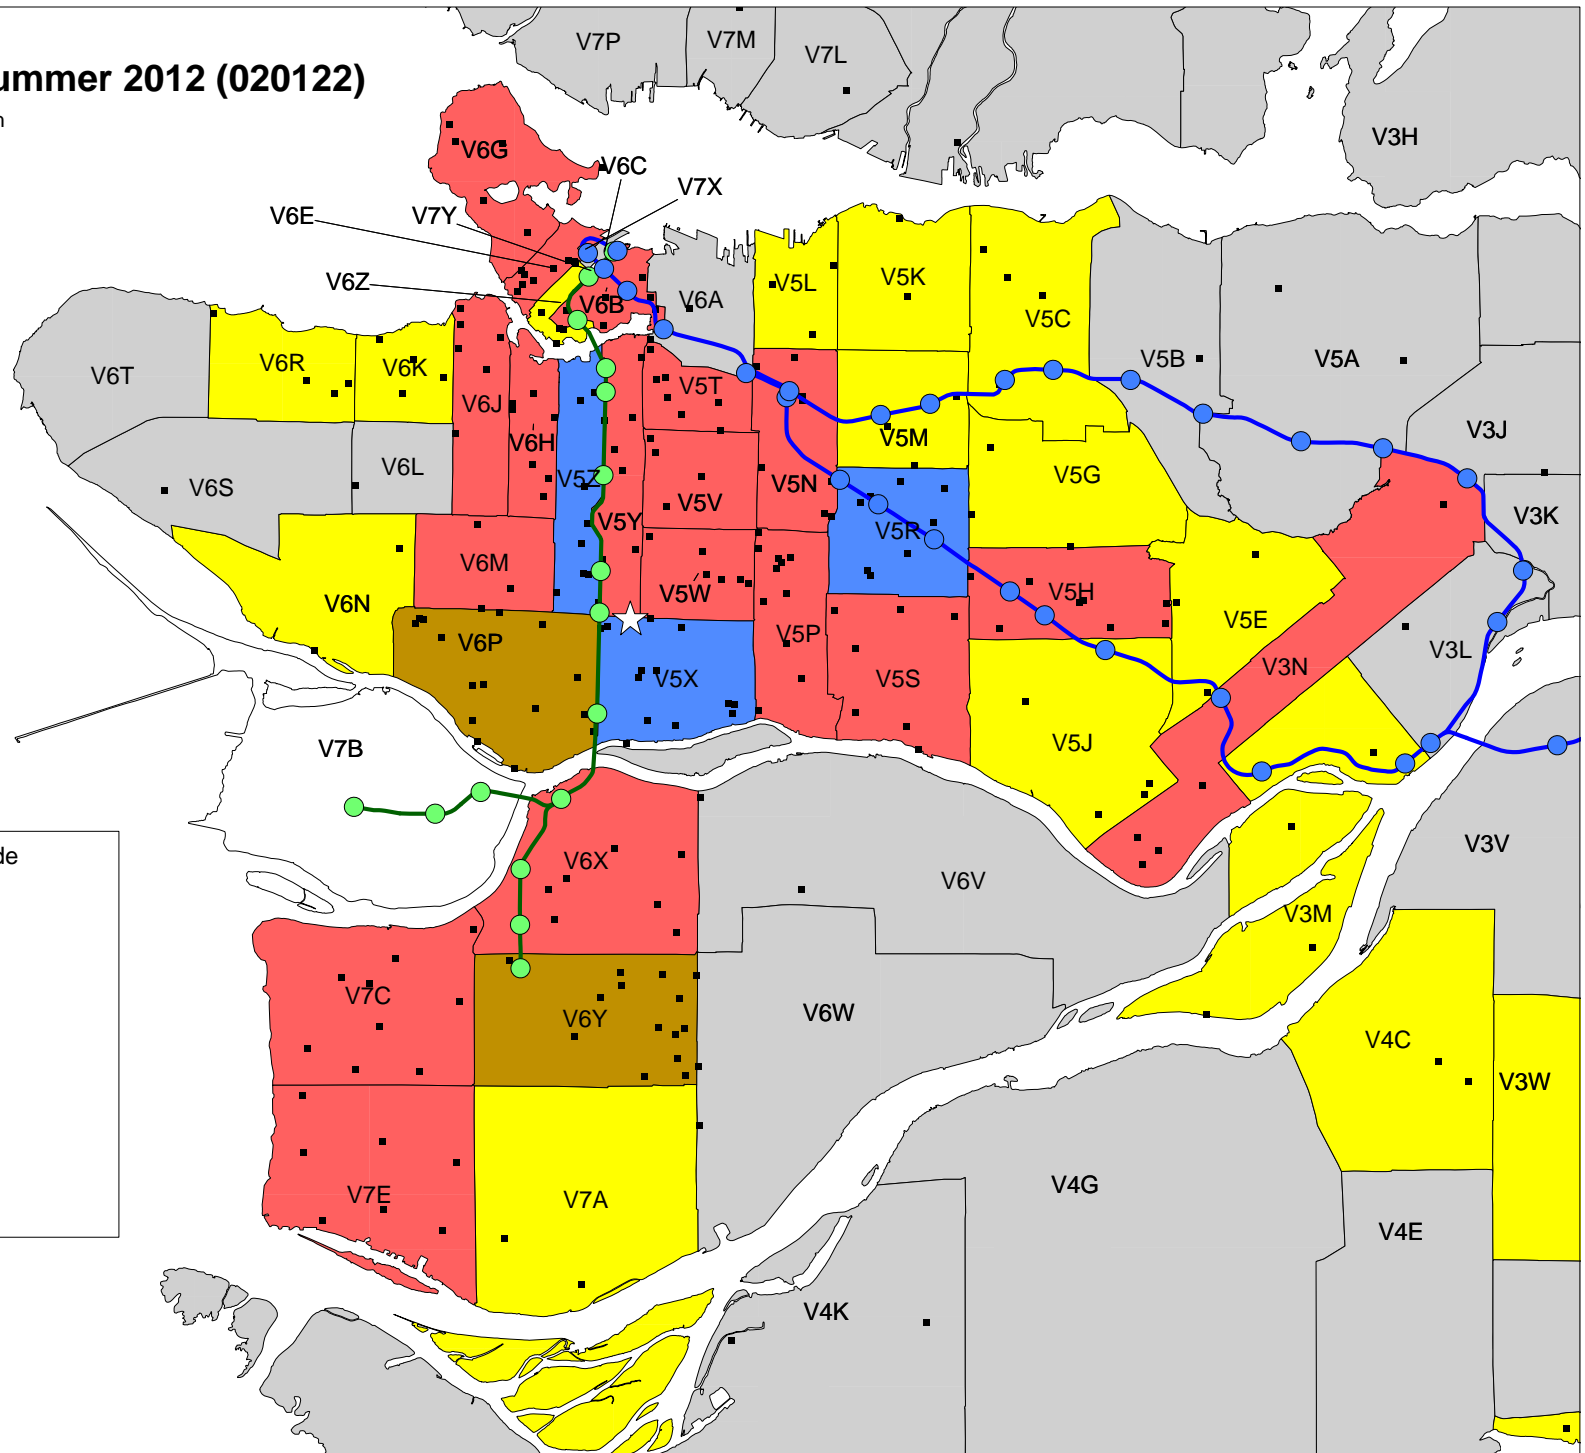

# CS Enrolments: Summer 2012 (020122)

Produced by Institutional Research  
September 2012

## CS Registration by Postal Code

- 1 Dot = 10
- 250 to 501 (0)
- 200 to 249 (0)
- 150 to 199 (2)
- 100 to 149 (3)
- 50 to 99 (18)
- 25 to 49 (17)
- 1 to 24 (50)
- 0 to 0 (4)